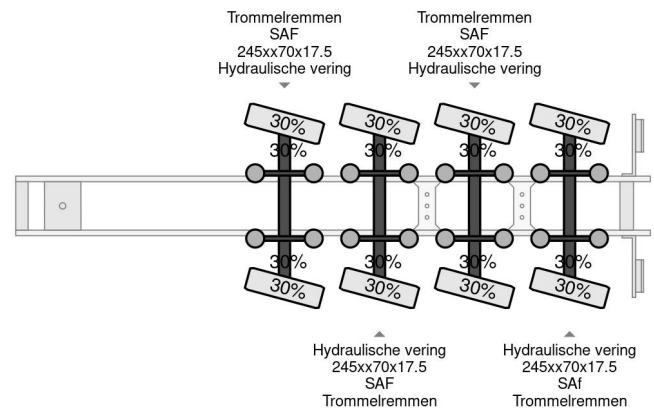

PROPERTIES

First registration date	25-06-1999
Vehicle identification number	XMRMC0000X0000048
Axle count	4
Weight	15.640 kg
Construction dimensions (l/b/h)	
Load capacity	42.360 kg

Nootboom MCO-58-04V 4 AXLE FORCED STEERING AN ...

Referentienummer: NO000048