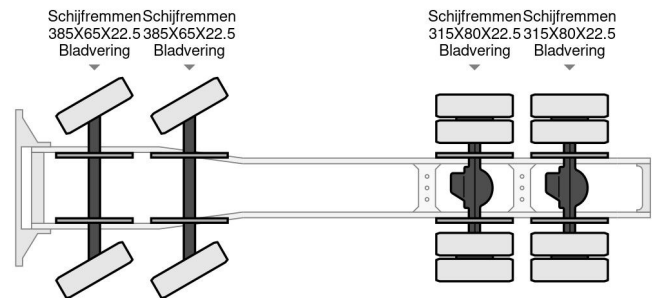

MAN 160 TON, FULL STEELSPRING, MANUEL GEARBOX, INTARDER, PUSH PULL. EURO 5

COMMON

Price	€ 35.950,- ex VAT
Id	MA055385
Make	MAN
Type	160 TON, FULL STEELSPRING, MANUEL GEARBOX, INTARDER, PUSH PULL. EURO 5
Mileage	615.105 km
Construction	Heavy load
Emissionclass	5

PROPERTIES

Fuel	Diesel
Vehicle identification number	WMA86XZZ89L055385
Axle configuration	8x4
Axle count	4
Weight	12.419 kg
Power kw	397
Power hp	540
Construction dimensions (l/b/h)	

MAN TGX 41.540 160 TON, FULL STEELSPRING, MA... 8x4

Referentienummer: MA055385

ACCESSORIES

- Air conditioning
- Aluminium fuel tank
- Anti-lock braking system
- Climate control
- Coupling
- Cruise control
- Electrically operated windows
- Electric windows
- Heater
- Leaf spring suspension
- Passenger seat
- Power steering
- Radio/Cd/Audio system
- Radio/CD player
- Sleeper cab
- Speed limiter
- Toolbox
- Trailer coupling
- Visor

DESCRIPTION