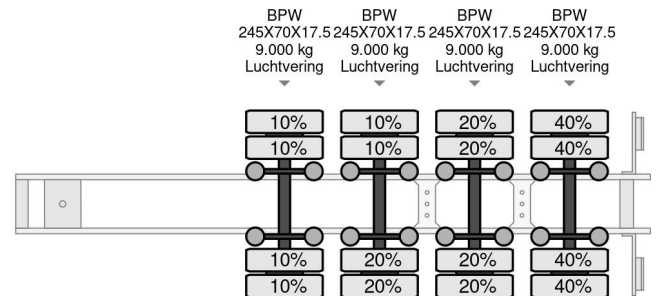

ACCESSORIES

- Anti-lock braking system

DESCRIPTION

2170189518