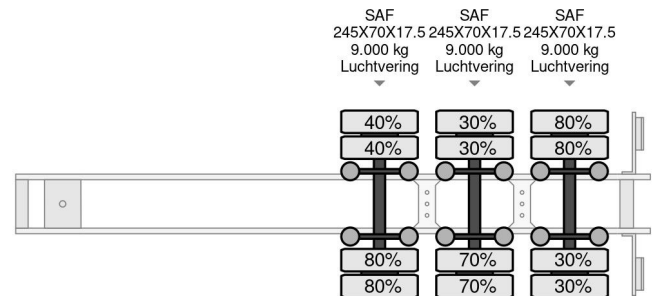

ACCESSORIES

- Anti-lock braking system
- Central lubrication system

DESCRIPTION