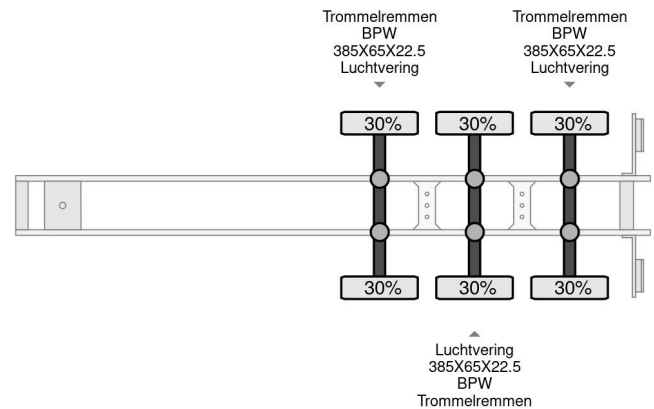

Pacton 3 AXLE BPW WITH ALUMINIUM SIDE BOARDS

COMMON

Price	€ 3.950,- ex VAT
Id	PA048900
Make	Pacton
Type	3 AXLE BPW WITH ALUMINIUM SIDE BOARDS
Year	2004
Construction	Open body

PROPERTIES

First registration date	20-01-2004
Vehicle identification number	XLDTXD34000048900
Axle count	3
Weight	6.900 kg
Construction dimensions (l/b/h)	

Pacton 3 AXLE BPW WITH ALUMINIUM SIDE BOARDS

Referentienummer: PA048900

ACCESSORIES

- Anti-lock braking system

DESCRIPTION