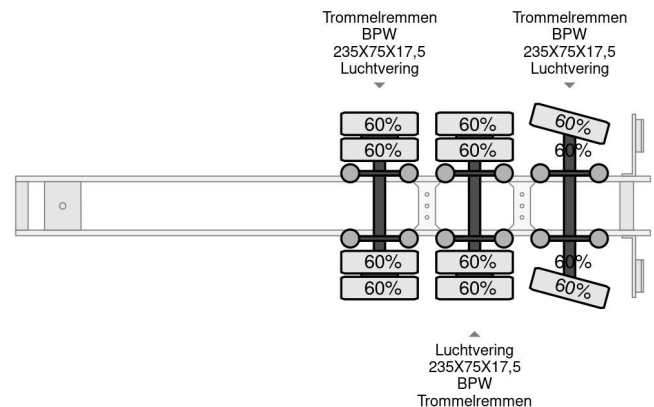

ACCESSORIES

- Anti-lock braking system

DESCRIPTION