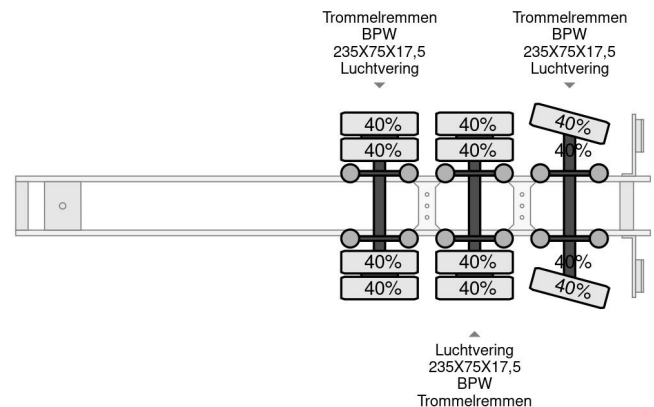

ACCESSORIES

- Anti-lock braking system

DESCRIPTION