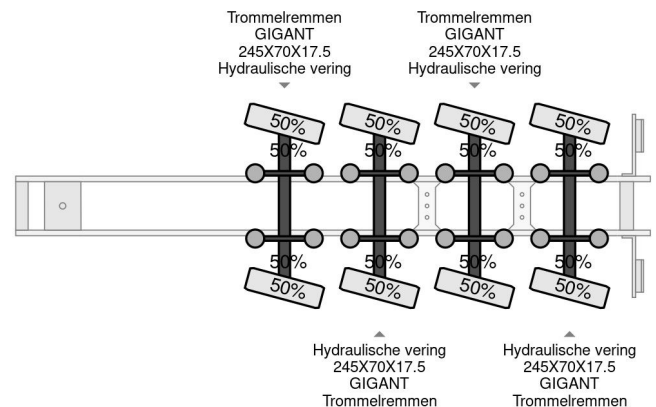

PROPERTIES

First registration date	22-12-2016
Vehicle identification number	W09PG4012G0M49271
Axle count	4
Weight	19.280 kg
Construction dimensions (l/b/h)	
Load capacity	53.720 kg
Height	89 cm

Meusburger 4 axel steering, Double extendable up to 28 mete...

Referentienummer: MEM49271