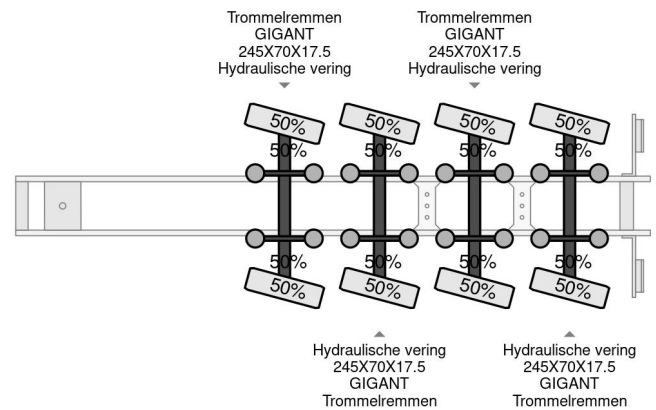

MEUSBURGER 4 axel steering, Double extendable up to 28 meters, extendable up to 3.2 meters, radio controlled, sliding roof

COMMON

Price	€ 69.750,- ex VAT
Id	MEM49271
Make	MEUSBURGER
Type	4 axel steering, Double extendable up to 28 meters, extendable up to 3.2 meters, radio controlled, sliding roof
Year	2016
Construction	Low loader
Gross weight	73.000 kg

Meusburger 4 axel steering, Double extendable up to 28 mete...

Referentienummer: MEM49271

PROPERTIES

First registration date	22-12-2016
Vehicle identification number	W09PG4012G0M49271
Axle count	4
Weight	19.280 kg
Construction dimensions (l/b/h)	
Load capacity	53.720 kg
Height	89 cm

ACCESSORIES

- Anti-lock braking system
- Central lubrication system

DESCRIPTION