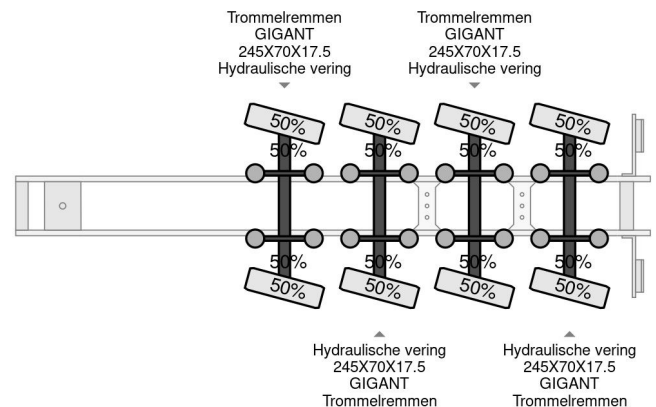

MEUSBURGER 4 axel steering, Double extendable up to 28 meters, extendable up to 3.2 meters, radio controlled, sliding roof

COMMON

| | |
|--------------|---|
| Price | € 69.750,- ex VAT |
| Id | MEM49270 |
| Make | MEUSBURGER |
| Type | 4 axel steering, Double extendable up to 28 meters, extendable up to 3.2 meters, radio controlled, sliding roof |
| Year | 2016 |
| Construction | Low loader |
| Gross weight | 73.000 kg |

PROPERTIES

| | |
|---------------------------------|-------------------|
| First registration date | 22-12-2016 |
| Vehicle identification number | W09PG4012G0M49270 |
| Axle count | 4 |
| Weight | 19.280 kg |
| Construction dimensions (l/b/h) | |
| Load capacity | 53.720 kg |
| Height | 89 cm |

Meusburger 4 axel steering, Double extendable up to 28 mete...

Referentienummer: MEM49270

ACCESSORIES

- Anti-lock braking system
- Central lubrication system

DESCRIPTION