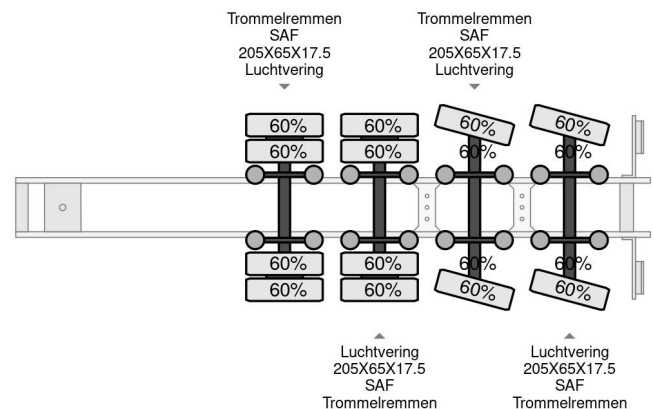

PROPERTIES

First registration date	21-05-2015
Vehicle identification number	UMTS452MT5AMT3332
Axle count	4
Weight	12.580 kg
Construction dimensions (l/b/h)	
Load capacity	35.420 kg
Height	80 cm

ACCESSORIES

- Anti-lock braking system

MTDK 4 AXLE , LAST 2 STEERING, 4 ,4 M EXTENDABLE

Referentienummer: MTMT3332

DESCRIPTION

laadruimte lengte 13,10 m (3,80 m + 9,30 m) + verlengd met 4,40 m;