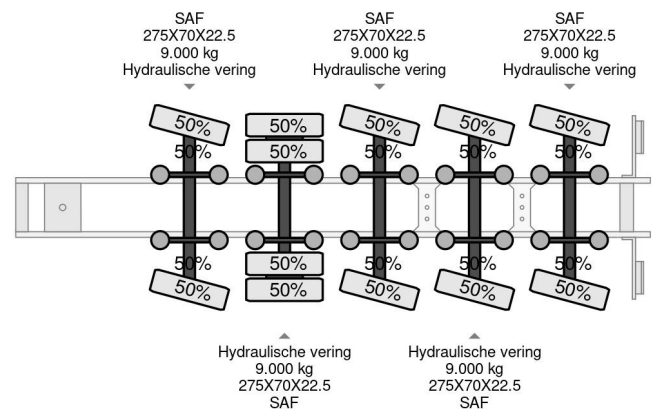

Nootboom 5 AXLE 75 TON REMOTE CONTROLE

COMMON

Price	On request ex VAT
Id	NO000975
Make	Nootboom
Type	5 AXLE 75 TON REMOTE CONTROLE
Year	2001
Construction	Low loader
Gross weight	75.000 kg

PROPERTIES

First registration date	15-11-2001
Mot expiry date	10-06-2025
License plate	OG-50-TP
Vehicle identification number	XMROVB00010000975
Axle count	5
Weight	14.900 kg
Wheelbase	1.167 cm
Construction dimensions (l/b/h)	
Load capacity	60.100 kg
Length	1.392 cm
Width	254 cm

Nootboom 5 AXLE 75 TON REMOTE CONTROLE

Referentienummer: NO000975

ACCESSORIES

- Anti-lock braking system

DESCRIPTION