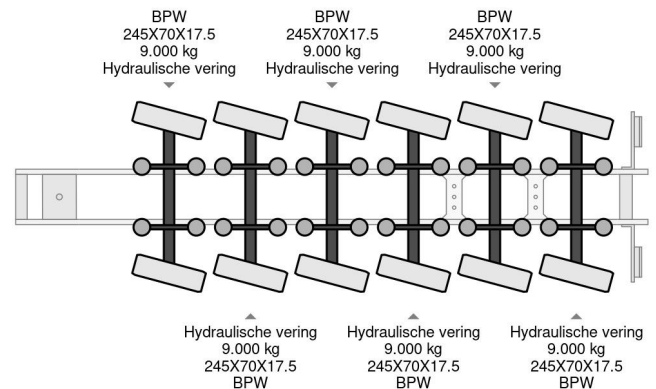

Nootboom MCO-85-06 V, DOUBLE EXTENDABLE 33,42 METER, FORCED DIRECTED , LIFT AXLE

COMMON

Price	€ 69.750,- ex VAT
Id	NO001770
Make	Nootboom
Type	MCO-85-06 V, DOUBLE EXTENDABLE 33,42 METER, FORCED DIRECTED , LIFT AXLE
Year	2009
Construction	Low loader
Gross weight	85.000 kg

PROPERTIES

First registration date	30-10-2009
License plate	ZZ-87-87
Vehicle identification number	XMRMC000090001770
Axle count	6
Weight	21.020 kg
Construction dimensions (l/b/h)	
Load capacity	63.980 kg
Width	254 cm

Nootboom MCO-85-06 V, DOUBLE EXTENDABLE 33,42 M...

Referentienummer: NO001770

ACCESSORIES

- Anti-lock braking system
- Central lubrication

DESCRIPTION