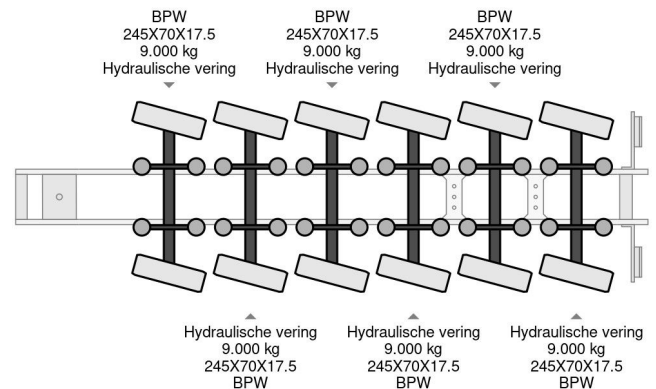

Nootboom MCO-85-06 V, DOUBLE EXTENDABLE 33,42 METER, FORCED DIRECTED , LIFT AXLE

COMMON

Price	€ 69.750,- ex VAT
Id	NO001770
Make	Nootboom
Type	MCO-85-06 V, DOUBLE EXTENDABLE 33,42 METER, FORCED DIRECTED , LIFT AXLE
Year	2009
Construction	Low loader
Gross weight	85.000 kg

Nootboom MCO-85-06 V, DOUBLE EXTENDABLE 33,42 M...

Referentienummer: NO001770

PROPERTIES

First registration date	30-10-2009
License plate	ZZ-87-87
Vehicle identification number	XMRMC000090001770
Axle count	6
Weight	21.020 kg
Construction dimensions (l/b/h)	
Load capacity	63.980 kg
Width	254 cm

ACCESSORIES

- Anti-lock braking system
- Central lubrication

DESCRIPTION