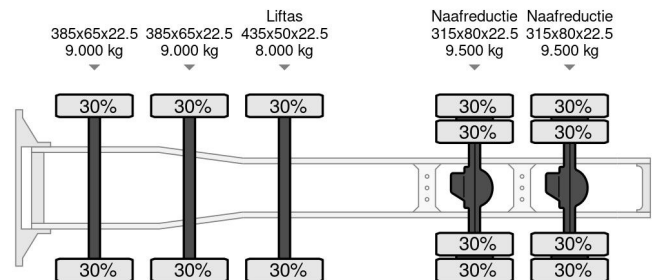

Scania 10X4 MANUEL GHEARBOX, 150 TON, HUB REDUCTION, INTARDER

COMMON

Price	€ 19.950,- ex VAT
Id	SC178518
Make	Scania
Type	10X4 MANUEL GHEARBOX, 150 TON, HUB REDUCTION, INTARDER
Year	2007
Mileage	1.154.231 km
Construction	Heavy load
Gross weight	51.000 kg
Emissionclass	5

PROPERTIES

First registration date	09-11-2007
Mot expiry date	20-05-2024
License plate	BT-LH-97
Fuel	Diesel
Transmission	Manual
Vehicle identification number	XLEP8X40005178518
Axle configuration	10x4
Axle count	5
Weight	14.535 kg
Cylinder count	6
Power kw	309
Power hp	420
Wheelbase	610 cm
Construction dimensions (l/b/h)	
Load capacity	36.465 kg
Length	839 cm
Width	252 cm

ACCESSORIES

• Air conditioning • Aluminium fuel tank • Anti-lock braking

Scania P420 10X4 MANUEL GHEARBOX, 150 TON, HUB R...

Referentienummer: SC178518

DESCRIPTION

Power steering • Radio/CD player • Refrigerator