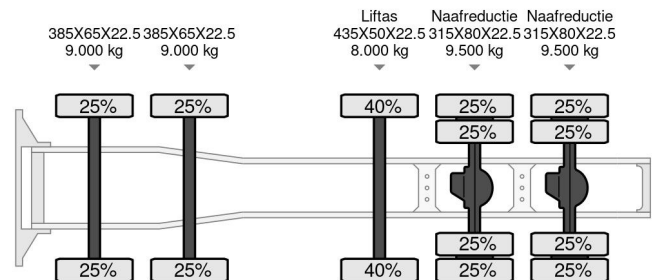

Scania 10X4 MANUEL GHEARBOX, 150 TON, HUB REDUCTION, INTARDER

COMMON

Price	€ 19.950,- ex VAT
Id	SC179446
Make	Scania
Type	10X4 MANUEL GHEARBOX, 150 TON, HUB REDUCTION, INTARDER
Year	2007
Mileage	1.074.805 km
Construction	Heavy load
Gross weight	52.000 kg
Emissionclass	5

Scania P420 10X4 MANUEL GHEARBOX, 150 TON, HUB R...

Referentienummer: SC179446

PROPERTIES

First registration date	10-10-2007
License plate	BT-HZ-59
Fuel	Diesel
Transmission	Manual
Vehicle identification number	XLEP8X40005179446
Axle configuration	10x4
Axle count	5
Weight	13.100 kg
Cylinder count	6
Power kw	309
Power hp	420
Wheelbase	606 cm
Construction dimensions (l/b/h)	
Load capacity	38.900 kg
Length	845 cm
Width	255 cm