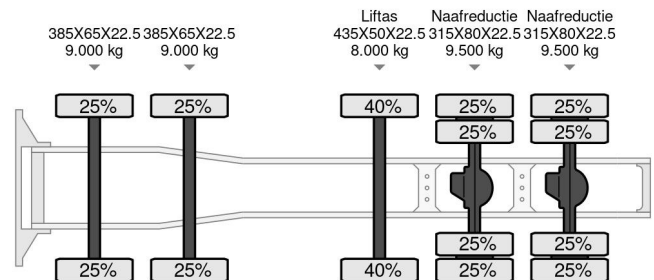

## COMMON

Price	€ 19.950,- ex VAT
Id	SC179446
Make	Scania
Type	10X4 MANUEL GHEARBOX, 150 TON, HUB REDUCTION, INTARDER
Year	2007
Mileage	1.074.805 km
Construction	Heavy load
Gross weight	52.000 kg
Emissionclass	5

Scania P420 10X4 MANUEL GHEARBOX, 150 TON, HUB R...

Referentienummer: SC179446

## PROPERTIES

First registration date	10-10-2007
License plate	BT-HZ-59
Fuel	Diesel
Transmission	Manual
Vehicle identification number	XLEP8X40005179446
Axle configuration	10x4
Axle count	5
Weight	13.100 kg
Cylinder count	6
Power kw	309
Power hp	420
Wheelbase	606 cm
Construction dimensions (l/b/h)	
Load capacity	38.900 kg
Length	845 cm
Width	255 cm