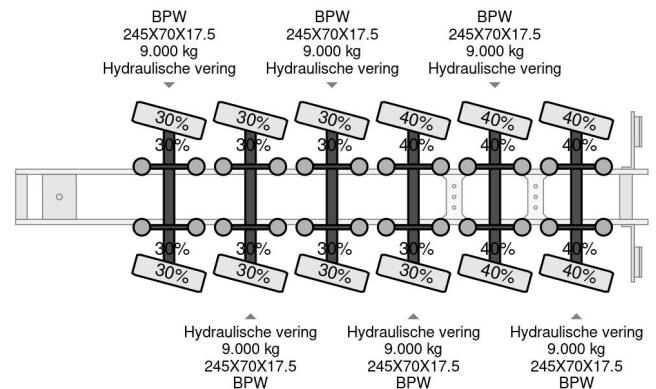

Nootboom MCO-85-06 V, DOUBLE EXTENDABLE 33,42 METER, FORCED DIRECTED , LIFT AXLE

COMMON

Price	€ 69.750,- ex VAT
Id	NO001480
Make	Nootboom
Type	MCO-85-06 V, DOUBLE EXTENDABLE 33,42 METER, FORCED DIRECTED , LIFT AXLE
Year	2009
Construction	Low loader
Gross weight	85.000 kg

PROPERTIES

First registration date	29-10-2009
License plate	ZZ-87-79
Vehicle identification number	XMRMC000090001480
Axle count	6
Weight	21.320 kg
Construction dimensions (l/b/h)	
Load capacity	63.680 kg
Width	254 cm

Nootboom MCO-85-06 V, DOUBLE EXTENDABLE 33,42 M...

Referentienummer: NO001480

ACCESSORIES

- Anti-lock braking system
- Central lubrication

DESCRIPTION