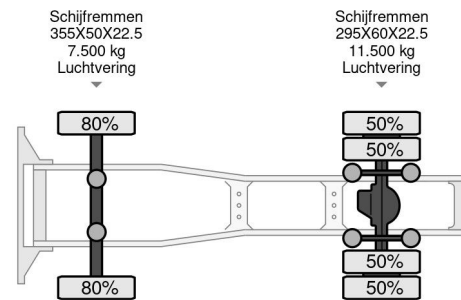

## COMMON

Price	On request ex VAT
Id	VO767996 + FL021932
Make	Volvo
Type	FH420 MET 4 ASSIGE FLOOR OPLEGGER
Year	2014
Mileage	832.233 km
Construction	Volume tractor
Gross weight	19.000 kg
Emissionclass	6

## PROPERTIES

First registration date	14-08-2014
License plate	13-BFB-7
Fuel	Diesel
Transmission	Automatic
Vehicle identification number	YV2RTW0A4EA767996
Axle configuration	4x2
Axle count	2
Weight	7.895 kg
Cylinder count	6
Power kw	315
Power hp	428
Wheelbase	380 cm
Construction dimensions (l/b/h)	
Load capacity	11.105 kg
Length	595 cm
Width	255 cm