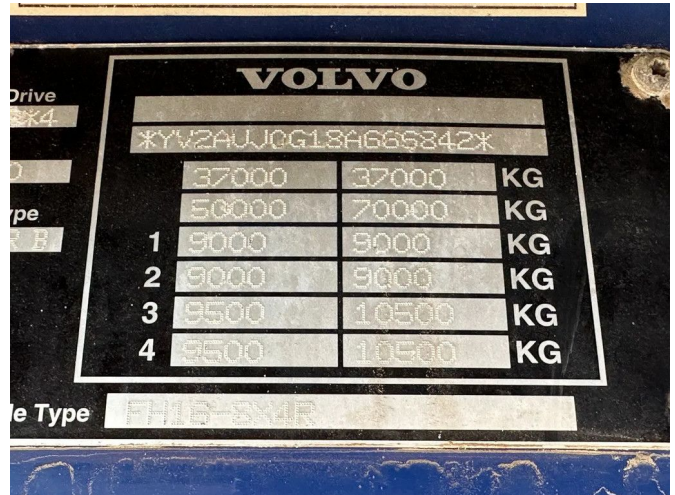

Volvo 10X4 170 TON INTARDER

COMMON

Price	€ 34.950,- ex VAT
Id	VO666842
Make	Volvo
Type	10X4 170 TON INTARDER
Year	2008
Mileage	739.241 km
Construction	Heavy load
Gross weight	50.000 kg
Emissionclass	3

PROPERTIES

First registration date	10-06-2008
Fuel	Diesel
Transmission	Automatic
Vehicle identification number	YV2AUJ0G18A666842
Axle configuration	10x4
Axle count	5
Weight	14.450 kg
Power kw	485
Power hp	659
Construction dimensions (l/b/h)	
Load capacity	35.450 kg

ACCESSORIES

- Air conditioning
- Aluminium fuel tank
- Anti-lock braking system
- Central doorlocking
- Central locking
- Climate control
- Cruise control
- Electrically operated windows
- Electric windows
- Fog lights
- Heavy duty engine brake
- Navigation system
- Passenger seat
- Power steering
- Radio/CD player
- Refrigerator
- Sleeper cab
- Speed limiter
- Spotlights
- Toolbox
- Vehicle heater
- Visor
- Xenon lighting

DESCRIPTION