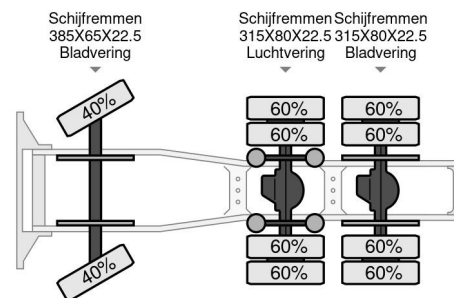

MAN 6x4 160 TON, INTARDER

COMMON

Price	€ 39.950,- ex VAT
Id	MA063057
Make	MAN
Type	6x4 160 TON, INTARDER
Year	2015
Mileage	423.772 km
Construction	Heavy load
Emissionclass	6

PROPERTIES

First registration date	06-05-2015
Fuel	Diesel
Transmission	Automatic
Vehicle identification number	WMA30XZZ9FP063057
Axle configuration	6x4
Axle count	3
Weight	10.500 kg
Power kw	412
Power hp	560
Construction dimensions (l/b/h)	

MAN TGX 33.560 6x4 160 TON, INTARDER

Referentienummer: MA063057

ACCESSORIES

- Air conditioning
- Anti-lock braking system
- Central doorlocking
- Climate control
- Cruise control
- Electrically operated windows
- Electric windows
- Fog lights
- Heater
- Passenger seat
- Power steering
- Radio/CD player
- Refrigerator
- Sleeper cab
- Speed limiter
- Spotlights
- Vehicle heater
- Visor

DESCRIPTION