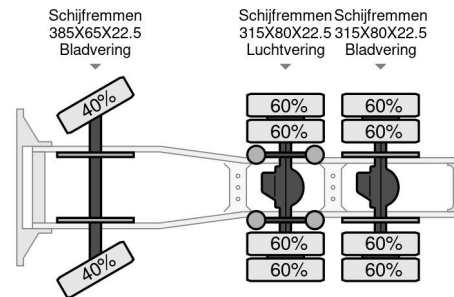

### PROPERTIES

First registration date	06-05-2015
Fuel	Diesel
Transmission	Automatic
Vehicle identification number	WMA30XZZ9FP063057
Axle configuration	6x4
Axle count	3
Weight	10.500 kg
Power kw	412
Power hp	560
Construction dimensions (l/b/h)	

MAN TGX 33.560 6x4 160 TON, INTARDER

Referentienummer: MA063057