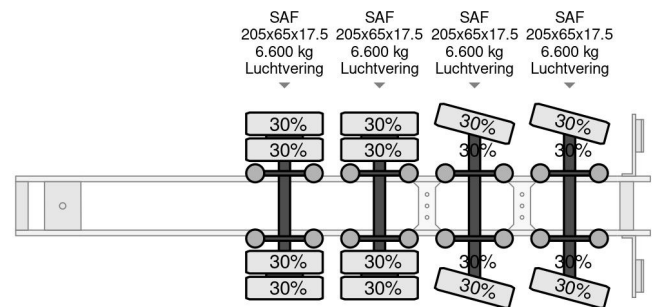

Nootboom OSD-50-04, 6,4 M EXTENDABLE, 2 AXLE STEERING,

COMMON

Price	€ 26.950,- ex VAT
Id	NO000720
Make	Nootboom
Type	OSD-50-04, 6,4 M EXTENDABLE, 2 AXLE STEERING,
Year	2005
Construction	Low loader
Gross weight	44.000 kg

PROPERTIES

First registration date	07-01-2005
License plate	OH-42-TH
Vehicle identification number	XMR0SD00040000720
Axle count	4
Weight	14.400 kg
Construction dimensions (l/b/h)	
Load capacity	29.600 kg
Width	252 cm

Nootboom OSD-50-04, 6,4 M EXTENDABLE, 2 AXLE STEE...

Referentienummer: NO000720

ACCESSORIES

- Anti-lock braking system

DESCRIPTION