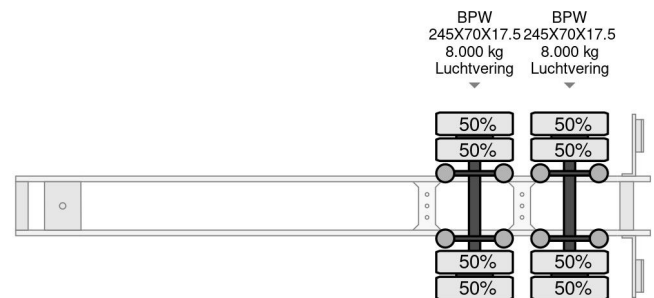

DESCRIPTION

2030122409