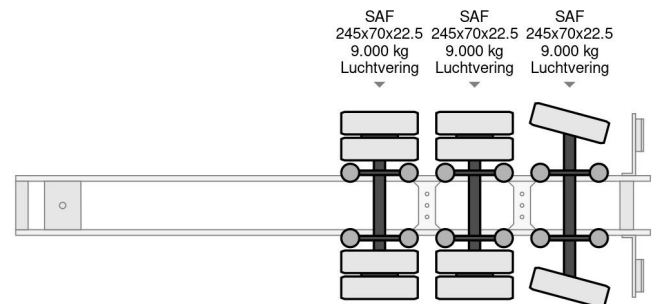

Nootboom LAST AXEL STEERING, 6,8 M EXTENDABLE

COMMON

Price	€ 22.950,- ex VAT
Id	NO001169-G
Make	Nootboom
Type	LAST AXEL STEERING, 6,8 M EXTENDABLE
Year	2008
Construction	Low loader
Gross weight	48.000 kg

PROPERTIES

First registration date	27-10-2008
License plate	OK-85-RZ
Vehicle identification number	XMR0SD00080001169
Axle count	3
Weight	10.040 kg
Wheelbase	991 cm
Construction dimensions (l/b/h)	
Load capacity	37.960 kg
Width	254 cm

Nootboom LAST AXEL STEERING, 6,8 M EXTENDABLE

Referentienummer: NO001169-G

ACCESSORIES

- Anti-lock braking system

DESCRIPTION