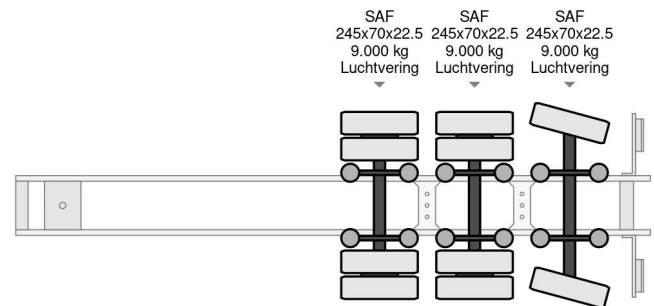

Nootboom LAST AXEL STEERING, 6,8 M EXTENDABLE

COMMON

Price	€ 22.950,- ex VAT
Id	NO001169-G
Make	Nootboom
Type	LAST AXEL STEERING, 6,8 M EXTENDABLE
Year	2008
Construction	Low loader
Gross weight	48.000 kg

PROPERTIES

First registration date	27-10-2008
License plate	OK-85-RZ
Vehicle identification number	XMR0SD00080001169
Axle count	3
Weight	10.040 kg
Wheelbase	991 cm
Construction dimensions (l/b/h)	
Load capacity	37.960 kg
Width	254 cm

Nootboom LAST AXEL STEERING, 6,8 M EXTENDABLE

Referentienummer: NO001169-G

ACCESSORIES

- Anti-lock braking system

DESCRIPTION