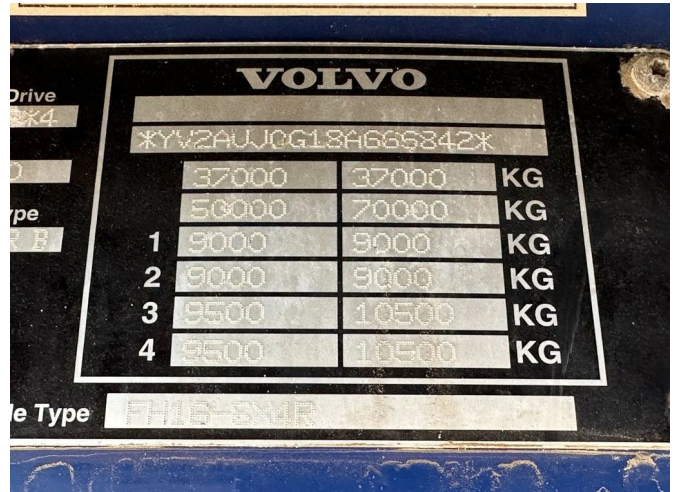

## Volvo 10X40 170 TON INTARDER

### COMMON

Price	€ 34.950,- ex VAT
Id	VO666842
Make	Volvo
Type	10X40 170 TON INTARDER
Mileage	739.241 km
Construction	Heavy load
Gross weight	50.000 kg

### PROPERTIES

First registration date	10-06-2008
Fuel	Diesel
Transmission	Automatic
Vehicle identification number	YV2AUJ0G18A666842
Axle configuration	10x4
Axle count	5
Weight	14.550 kg
Power kw	49
Power hp	66
Construction dimensions (l/b/h)	
Load capacity	35.450 kg