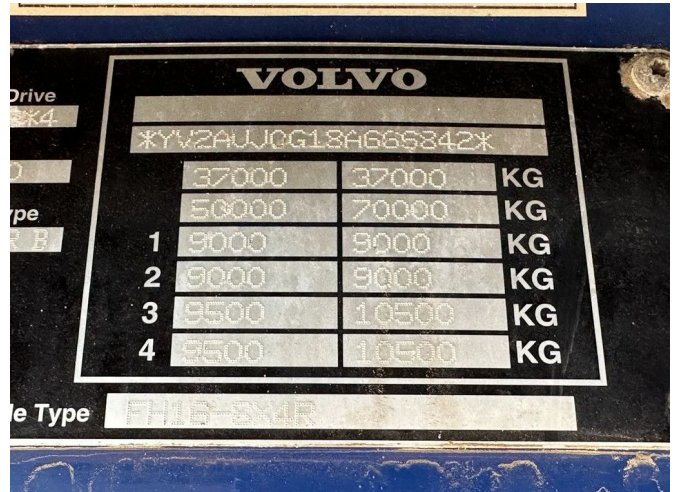

Volvo 10X40 170 TON INTARDER

COMMON

Price	€ 34.950,- ex VAT
Id	VO666842
Make	Volvo
Type	10X40 170 TON INTARDER
Mileage	739.241 km
Construction	Heavy load
Gross weight	50.000 kg

PROPERTIES

First registration date	10-06-2008
Fuel	Diesel
Transmission	Automatic
Vehicle identification number	YV2AUJ0G18A666842
Axle configuration	10x4
Axle count	5
Weight	14.550 kg
Power kw	49
Power hp	66
Construction dimensions (l/b/h)	
Load capacity	35.450 kg

ACCESSORIES

- Air conditioning
- Air horn
- Aluminium fuel tank
- Anti-lock braking system
- Central doorlocking
- Central locking
- Climate control
- Cruise control
- Electrically operated windows
- Electric windows
- Fog lights
- Navigation system
- Power steering
- Radio/CD player
- Refrigerator
- Sleeper cab
- Speed limiter
- Spotlights
- Toolbox
- Vehicle heater
- Visor
- Xenon lighting

DESCRIPTION