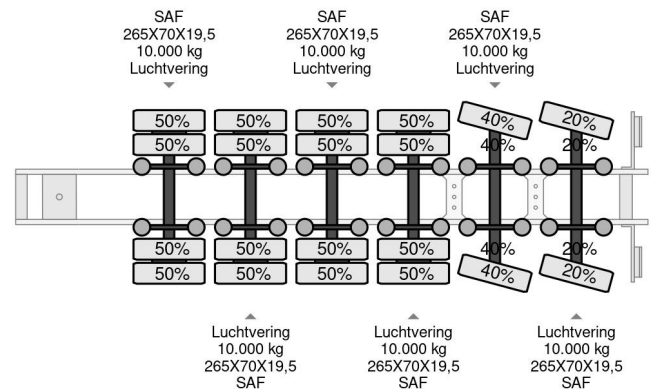

ACCESSORIES

- Anti-lock braking system

DESCRIPTION