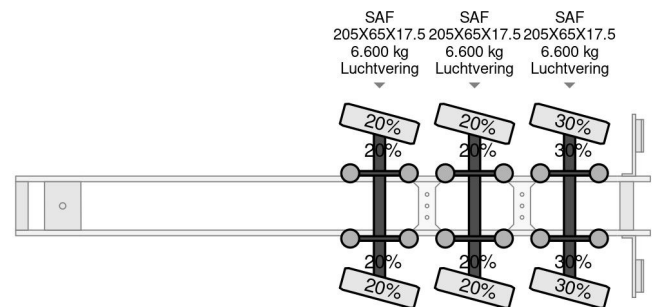

ACCESSORIES

- Anti-lock braking system

DESCRIPTION