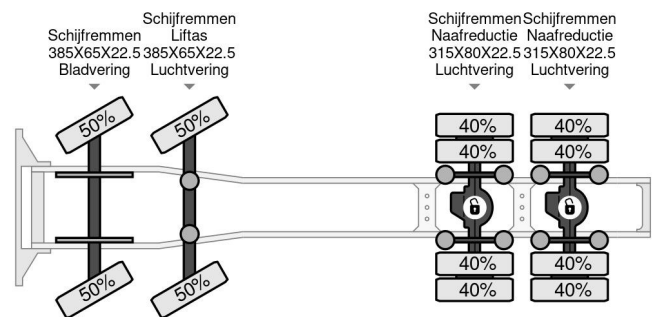

MAN 41-640 8X4 250 TON INTARDER

COMMON

Price	On request ex VAT
Id	MA072461
Make	MAN
Type	41-640 8X4 250 TON INTARDER
Year	2016
Mileage	374.748 km
Construction	Heavy load

PROPERTIES

First registration date	28-04-2016
Fuel	Diesel
Transmission	Automatic
Vehicle identification number	WMA87XZZ3GL072461
Axle configuration	8x4
Axle count	4
Power kw	471
Power hp	640
Construction dimensions (l/b/h)	

MAN 41 41-640 8X4 250 TON INTARDER

Referentienummer: MA072461

ACCESSORIES

- Air conditioning
- Anti-lock braking system
- Central doorlocking
- Central locking
- Climate control
- Coupling
- Cruise control
- Electrically operated windows
- Electric windows
- Fog lights
- Heater
- Navigation system
- Passenger seat
- Power steering
- Radio/CD player
- Refrigerator
- Sleeper cab
- Speed limiter
- Spotlights
- Toolbox
- Vehicle heater
- Visor

DESCRIPTION