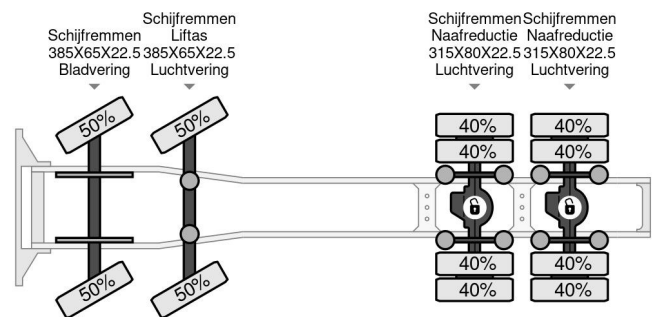

ACCESSORIES

- Air conditioning
- Anti-lock braking system
- Central doorlocking
- Central locking
- Climate control
- Coupling
- Cruise control
- Electrically operated windows
- Electric windows
- Fog lights
- Heater
- Navigation system
- Passenger seat
- Power steering
- Radio/CD player
- Refrigerator
- Sleeper cab
- Speed limiter
- Spotlights
- Toolbox
- Vehicle heater
- Visor

DESCRIPTION