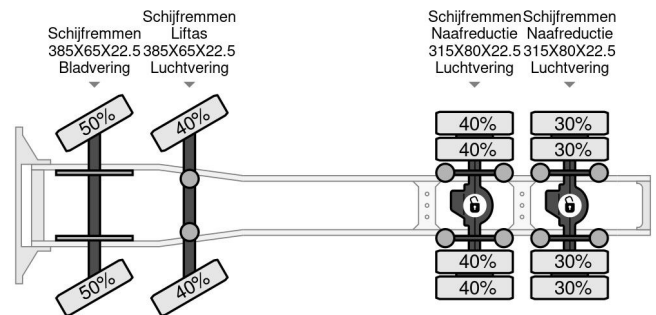

MAN 8X4 180 TON RETARDER

COMMON

Price	On request ex VAT
Id	MA064512
Make	MAN
Type	8X4 180 TON RETARDER
Year	2012
Mileage	431.976 km
Construction	Heavy load
Emissionclass	5

PROPERTIES

First registration date	08-06-2012
Fuel	Diesel
Transmission	Automatic
Vehicle identification number	WMA87XZZ6CL064512
Axle configuration	8x4
Axle count	4
Power kw	397
Power hp	540
Construction dimensions (l/b/h)	

MAN TGX 41.540 8X4 180 TON RETARDER

Referentienummer: MA064512

ACCESSORIES

- Air conditioning
- Anti-lock braking system
- Central doorlocking
- Central locking
- Climate control
- Cruise control
- Electrically operated windows
- Electric windows
- Fog lights
- Heater
- Leather interior
- Navigation system
- Passenger seat
- Power steering
- Radio/CD player
- Refrigerator
- Sleeper cab
- Speed limiter
- Spotlights
- Toolbox
- Vehicle heater
- Visor

DESCRIPTION