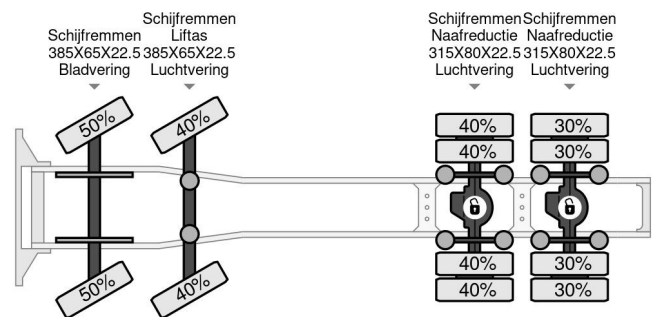

MAN 8X4 180 TON RETARDER

COMMON

Price	On request ex VAT
Id	MA064512
Make	MAN
Type	8X4 180 TON RETARDER
Year	2012
Mileage	431.976 km
Construction	Heavy load
Emissionclass	5

PROPERTIES

First registration date	08-06-2012
Fuel	Diesel
Transmission	Automatic
Vehicle identification number	WMA87XZZ6CL064512
Axle configuration	8x4
Axle count	4
Power kw	397
Power hp	540
Construction dimensions (l/b/h)	

MAN TGX 41.540 8X4 180 TON RETARDER

Referentienummer: MA064512

ACCESSORIES

- Air conditioning
- Anti-lock braking system
- Central doorlocking
- Central locking
- Climate control
- Cruise control
- Electrically operated windows
- Electric windows
- Fog lights
- Heater
- Leather interior
- Navigation system
- Passenger seat
- Power steering
- Radio/CD player
- Refrigerator
- Sleeper cab
- Speed limiter
- Spotlights
- Toolbox
- Vehicle heater
- Visor

DESCRIPTION