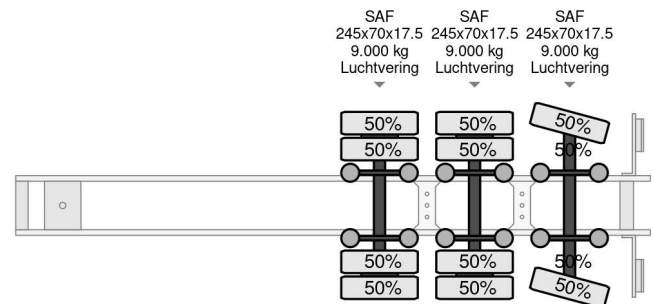

### COMMON

Price	€ 21.950,- ex VAT
Id	NO001171-G
Make	Nootboom
Type	LAST AXEL STEERING, 6,8 M EXTENDABLE
Year	2008
Construction	Low loader
Gross weight	48.000 kg

### PROPERTIES

First registration date	03-11-2008
License plate	OK-68-SF
Vehicle identification number	XMR0SD00080001171
Axle count	3
Weight	9.680 kg
Wheelbase	991 cm
Construction dimensions (l/b/h)	
Load capacity	38.320 kg
Width	254 cm

Nootboom LAST AXEL STEERING, 6,8 M EXTENDABLE

Referentienummer: NO001171-G