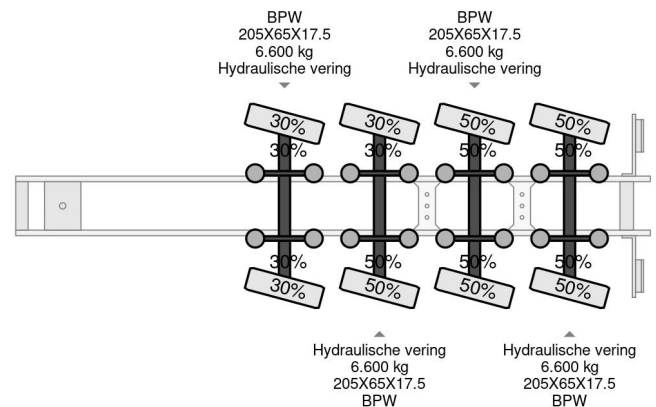

Nootboom MCO-50-04V, 4 AXLE STEERING, 6,7 M EXTENDABLE REMOTE, TUV TILL 07-2025, WINCH

COMMON

Price	€ 24.950,- ex VAT
Id	NO000145G
Make	Nootboom
Type	MCO-50-04V, 4 AXLE STEERING, 6,7 M EXTENDABLE REMOTE, TUV TILL 07-2025, WINCH
Year	2003
Construction	Low loader
Gross weight	44.400 kg

PROPERTIES

First registration date	02-07-2003
Mot expiry date	23-07-2025
License plate	OH-69-GL
Vehicle identification number	XMRMC000030000145
Axle count	4
Weight	15.400 kg
Construction dimensions (l/b/h)	
Load capacity	29.000 kg
Width	252 cm

ACCESSORIES

- Anti-lock braking system

Nootboom MCO-50-04V, 4 AXLE STEERING, 6,7 M EXTEN...

Referentienummer: NO000145G

DESCRIPTION