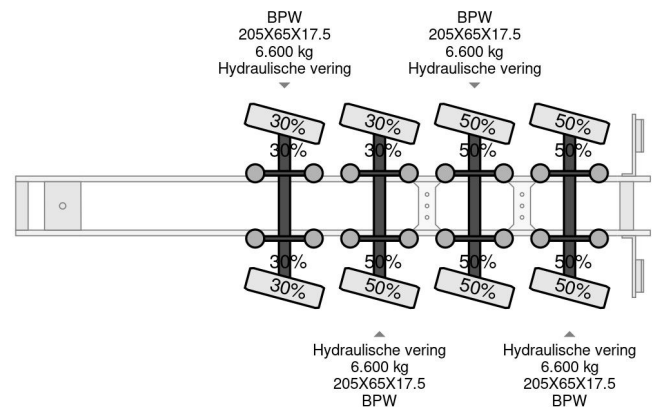

Nootboom 4 AXEL STEERING,6,7 M EXTENDABLE REMOTE, TUV TILL 07-2025, WINCH

COMMON

Price	€ 24.950,- ex VAT
Id	NO000145G
Make	Nootboom
Type	4 AXEL STEERING,6,7 M EXTENDABLE REMOTE, TUV TILL 07-2025, WINCH
Year	2003
Construction	Low loader
Gross weight	44.400 kg

PROPERTIES

First registration date	02-07-2003
Mot expiry date	23-07-2025
License plate	OH-69-GL
Vehicle identification number	XMRMC000030000145
Axle count	4
Weight	15.400 kg
Construction dimensions (l/b/h)	
Load capacity	29.000 kg
Width	252 cm

ACCESSORIES

- Anti-lock braking system

Nootboom 4 AXEL STEERING,6,7 M EXTENDABLE REMO...

Referentienummer: NO000145G

DESCRIPTION