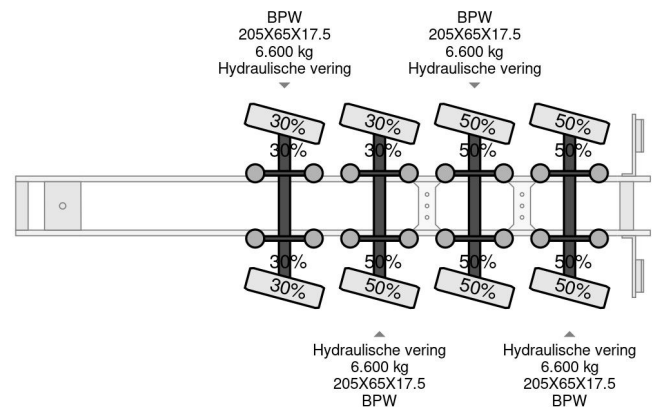

## COMMON

Price	€ 25.950,- ex VAT
Id	NO000145G
Make	Nootboom
Type	4 AXEL FORCED STEERING,6,7 M EXTENDABLE REMOTE, TUV TILL 07-2025, WINCH
Year	2003
Construction	Low loader
Gross weight	44.400 kg

## PROPERTIES

First registration date	02-07-2003
Mot expiry date	23-07-2025
License plate	OH-69-GL
Vehicle identification number	XMRMC000030000145
Axle count	4
Weight	15.400 kg
Construction dimensions (l/b/h)	
Load capacity	29.000 kg
Width	252 cm

## ACCESSORIES

- Anti-lock braking system

Nootboom 4 AXEL FORCED STEERING,6,7 M EXTENDAB...

Referentienummer: NO000145G