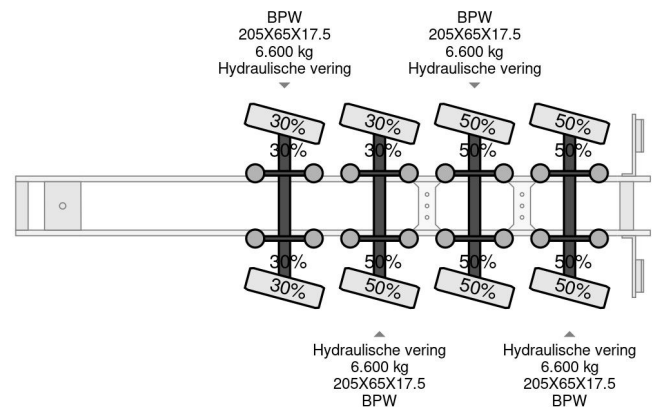

Nootboom 4 AXEL FORCED STEERING,6,7 M EXTENDABLE REMOTE, TUV TILL 07-2025, WINCH

COMMON

Price	€ 25.950,- ex VAT
Id	NO000145G
Make	Nootboom
Type	4 AXEL FORCED STEERING,6,7 M EXTENDABLE REMOTE, TUV TILL 07-2025, WINCH
Year	2003
Construction	Low loader
Gross weight	44.400 kg

PROPERTIES

First registration date	02-07-2003
Mot expiry date	23-07-2025
License plate	OH-69-GL
Vehicle identification number	XMRMC000030000145
Axle count	4
Weight	15.400 kg
Construction dimensions (l/b/h)	
Load capacity	29.000 kg
Width	252 cm

ACCESSORIES

- Anti-lock braking system

Nootboom 4 AXEL FORCED STEERING,6,7 M EXTENDAB...

Referentienummer: NO000145G

DESCRIPTION