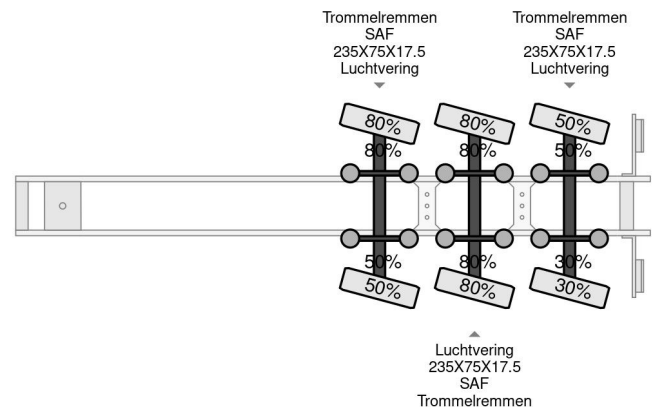

PROPERTIES

First registration date	15-04-2008
Vehicle identification number	XMRMC000070000798
Axle count	3
Weight	12.060 kg
Construction dimensions (l/b/h)	
Load capacity	35.940 kg

Nootboom 3 AXEL FORCED STEERING, EXTENDABLE, R...

Referentienummer: NO000798-2