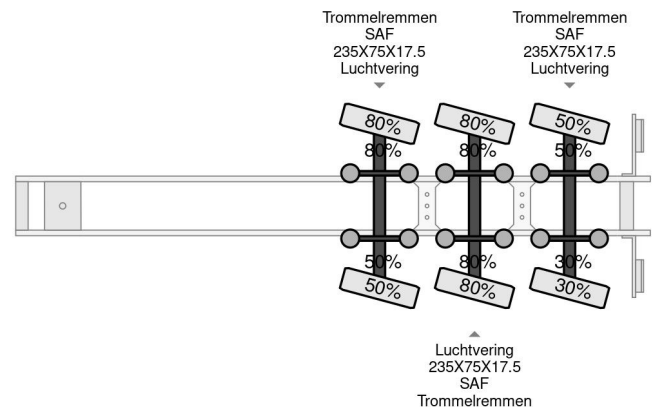

Nootboom 3 AXEL FORCED STEERING, EXTENDABLE, REMOTE CONTROL SLIDING CURTENS AN ROOF

COMMON

Price	€ 25.950,- ex VAT
Id	NO000798-2
Make	Nootboom
Type	3 AXEL FORCED STEERING, EXTENDABLE, REMOTE CONTROL SLIDING CURTENS AN ROOF
Year	2008
Construction	Low loader
Gross weight	48.000 kg

Nootboom 3 AXEL FORCED STEERING, EXTENDABLE, R...

Referentienummer: NO000798-2

PROPERTIES

First registration date	15-04-2008
Vehicle identification number	XMRMC000070000798
Axle count	3
Weight	12.060 kg
Construction dimensions (l/b/h)	
Load capacity	35.940 kg