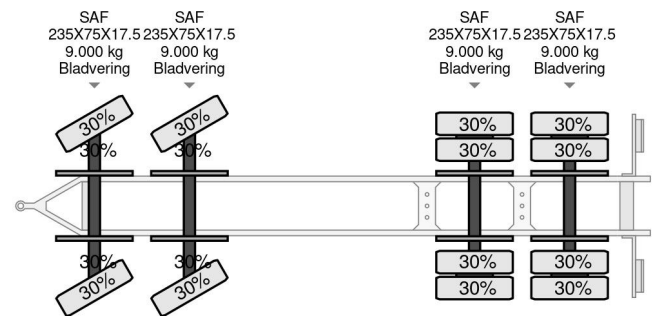

DESCRIPTION

6092104602