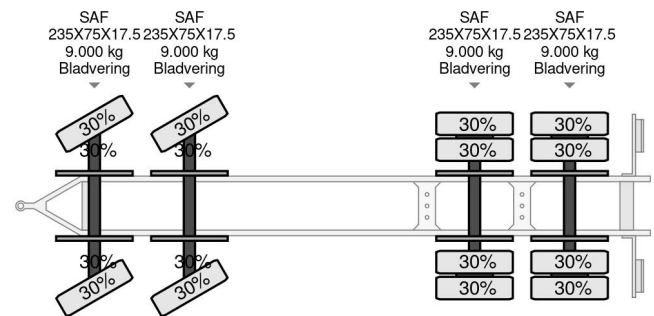

DESCRIPTION

6092104602