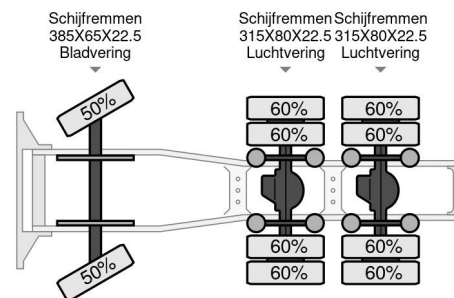

MAN 6X4 ONLY 290400 KM, 113 TON

COMMON

Price	€ 49.750,- ex VAT
Id	MA7009104
Make	MAN
Type	6X4 ONLY 290400 KM, 113 TON
Year	2016
Mileage	290.400 km
Construction	Heavy load
Emissionclass	6

PROPERTIES

First registration date	28-06-2016
Fuel	Diesel
Transmission	Automatic
Vehicle identification number	WMA30XZZXGM700914
Axle configuration	6x4
Axle count	3
Weight	11.500 kg
Power kw	412
Power hp	560
Construction dimensions (l/b/h)	

MAN TGX 33.560 6X4 ONLY 290400 KM, 113 TON

Referentienummer: MA7009104

ACCESSORIES

- Air conditioning
- Anti-lock braking system
- Central doorlocking
- Central locking
- Central lubrication
- Climate control
- Cruise control
- Electrically operated windows
- Electric windows
- Fog lights
- Heavy duty engine brake
- Passenger seat
- Power steering
- Radio/Cd/Audio system
- Refrigerator
- Sleeper cab
- Spotlights
- Toolbox
- Vehicle heater
- Visor

DESCRIPTION