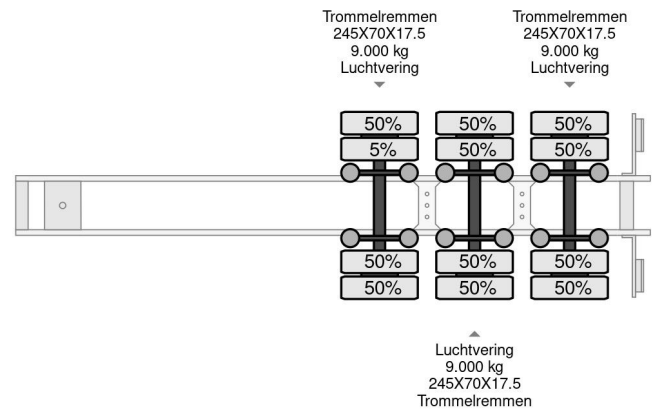

ACCESSORIES

- Anti-lock braking system

DESCRIPTION

9080436353