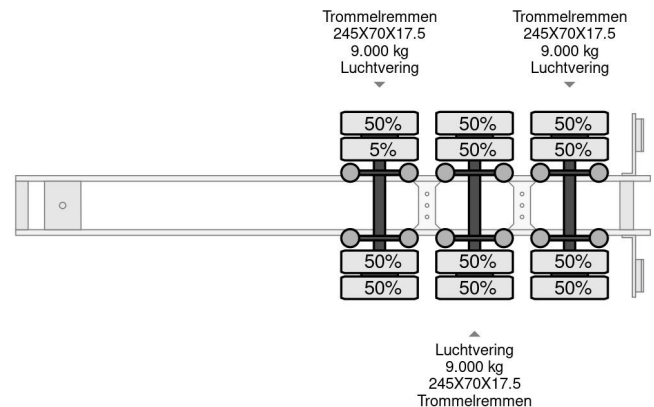

ACCESSORIES

- Anti-lock braking system

DESCRIPTION

9080436353