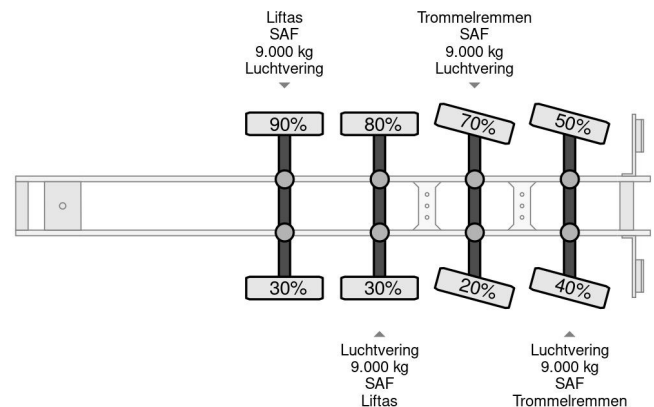

Referentienummer: KW148897-G