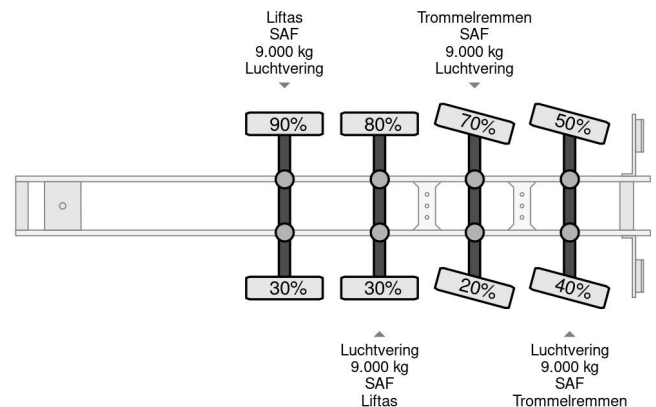

Referentienummer: KW148897-G