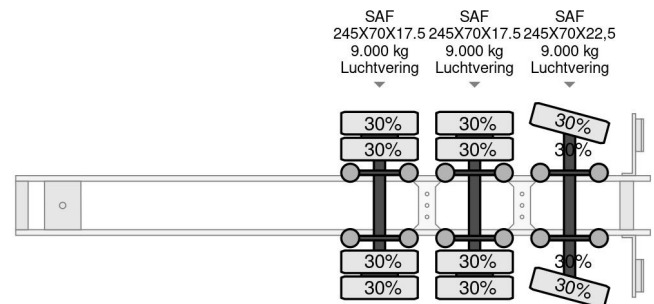

ACCESSORIES

- Anti-lock braking system

DESCRIPTION