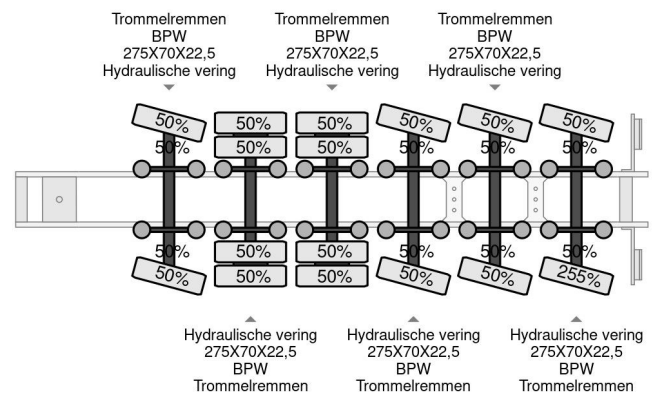

### COMMON

|              |                   |
|--------------|-------------------|
| Price        | € 22.750,- ex VAT |
| Id           | NO000280-G        |
| Make         | Nootboom          |
| Type         | 6 AXEL 102 TON    |
| Year         | 1998              |
| Construction | Flatbed           |
| Gross weight | 102.000 kg        |

### PROPERTIES

|                                 |                   |
|---------------------------------|-------------------|
| First registration date         | 15-09-1998        |
| License plate                   | ZZ-79-69          |
| Vehicle identification number   | XMR0VB000W0000280 |
| Axle count                      | 6                 |
| Weight                          | 17.520 kg         |
| Wheelbase                       | 1.332 cm          |
| Construction dimensions (l/b/h) |                   |
| Load capacity                   | 84.480 kg         |
| Length                          | 1.547 cm          |
| Width                           | 250 cm            |

### ACCESSORIES

- Anti-lock braking system
- Central lubrication
- Spare wheel

Nootboom 6 AXEL 102 TON

Referentienummer: NO000280-G